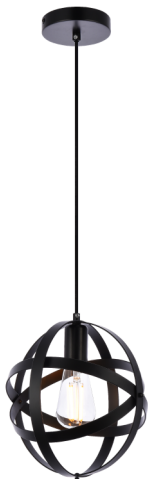

## CELESTE COLLECTION

Celeste 1-Light Pendant lamp Iron Shade

Black  
Item No:LD2341BK

Brass  
Item No:LD2341BR

Available Finishes

### Dimensions

Canopy Size(in)	D4.7"H1"
Chain/Rod Length	60"
Length	N/A
Width	9.8"
Height	10.4"
Maximum Height	70.4"

### Specifications

Finish	2 Finishes
Material	Iron
Glass Color	N/A
Type	Pendant lamp
Hanging Device	Cord
Voltage	110-125V
Dimmable	Yes
Warranty	1 Year Limited
Shipment Type	Small Parcel

### Bulb / Socket

Socket Type	E26
Number of Lights	1
Wattage/Bulb	40W
Included	No